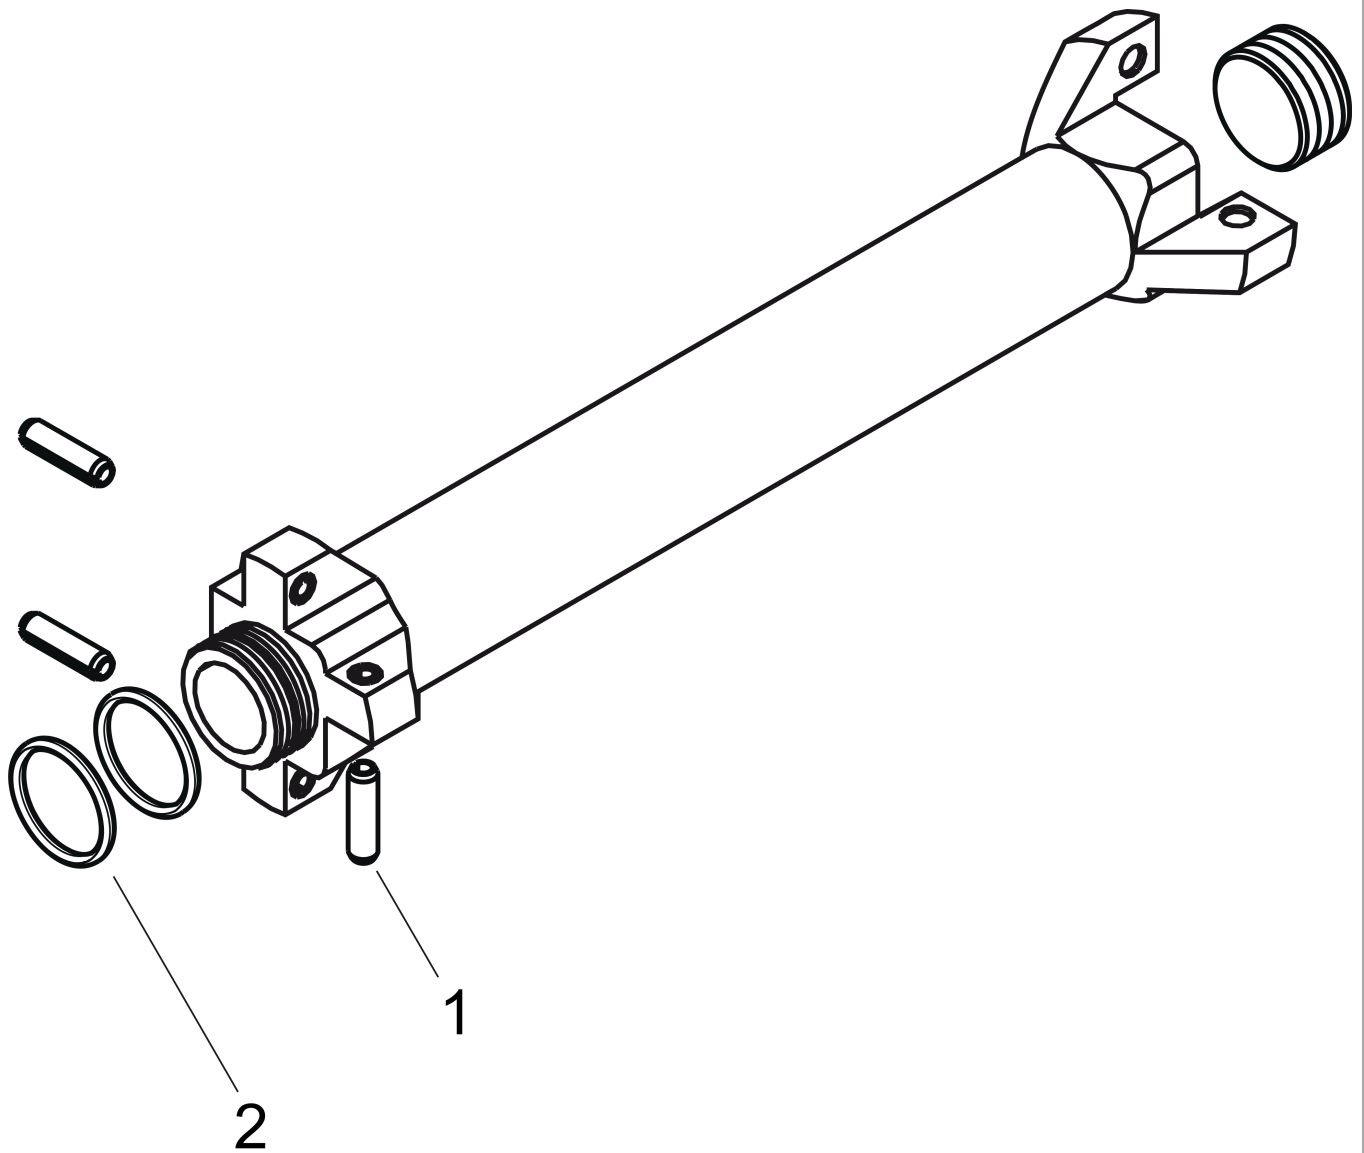

AXOR ShowerCollection

Rough, Axor ShowerCollection Shower Shelf, 10"x5"

Finishes : n.a. Part no. : 40878180

Description

Features

- In a joined installation, it serves as a water-conducting unit, and allows dimensionally-accurate positioning

Item details

List Price

\$ 302.00

Compliance

Product image

Scale drawing

AXOR ShowerCollection

Rough, Axor ShowerCollection Shower Shelf, 10"x5"

Finishes : n.a. Part no. : 40878180

Exploded drawing

Year of production: >01/09

AXOR ShowerCollection

Rough, Axor ShowerCollection Shower Shelf, 10"x5"

Finishes : n.a. Part no. : 40878180

Spare parts list

Year of production: >01/09

Pos.	Description	Part no.	Price	PU
1	pin	95334000	-	1
2	O-Ring 23x2,5	98183000	-	1