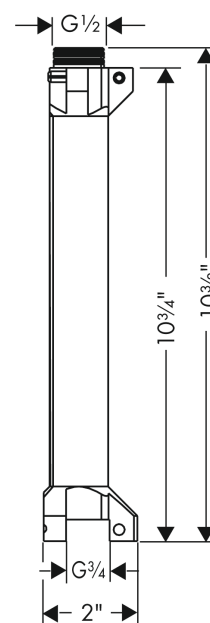

AXOR ShowerCollection

Rough, Axor ShowerCollection Shower Shelf, 10"x5"

Finishes : n.a. Part no. : 40878180

Description

Features

- In a joined installation, it serves as a water-conducting unit, and allows dimensionally-accurate positioning

Item details

List Price

\$ 302.00

Compliance

Product image

Scale drawing

AXOR ShowerCollection

Rough, Axor ShowerCollection Shower Shelf, 10"x5"

Finishes : n.a. Part no. : 40878180

Exploded drawing

Year of production: >01/09

AXOR ShowerCollection

Rough, Axor ShowerCollection Shower Shelf, 10"x5"

Finishes : n.a. Part no. : 40878180

Spare parts list

Year of production: >01/09

Pos.	Description	Part no.	Price	PU
1	pin	95334000	-	1
2	O-Ring 23x2,5	98183000	-	1